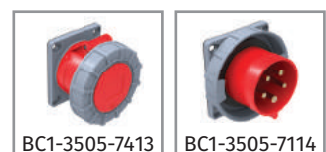

Product Code	Description	IP	Box	Pack
BC1-3505-7011	Straight Plug	IP67	3	54
BC1-3505-7312	Connector Socket	IP67	3	54
BC1-3505-7413	Panel Mounted Socket (83x90)	IP67	4	72
BC1-3505-7415	Panel Mounted Socket (75x75)	IP67	4	72
BC1-3505-7114	Panel Mounted Plug	IP67	4	72
BC1-3505-7210	Surface Mounted Plug	IP67	4	48
BC1-3505-7236	90° Angled Surface Plug	IP67	3	54
BC1-3505-7238	90° Angled Surface Plug with Schuko	IP67	3	36
BC1-3505-7420	45° Angled Panel Socket	IP67	4	72
BC1-3505-7440	Screwless Connection Socket	IP67	4	72
BC1-3505-7510	Surface Mounted Socket	IP67	2	36
BC1-3505-7535	90° Angled Surface Socket	IP67	3	54
BC1-3505-7537	90° Angled Surface Socket with Schuko	IP67	1	18
BC1-3505-7050	Inverter Straight Plug	IP67	3	54
BC1-3505-7070	Inverter Panel Mounted Plug	IP67	4	72
BC1-3505-7060	90° Angled Inverter Surface Plug	IP67	3	54