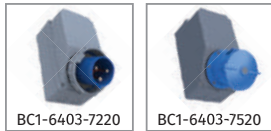

Product Code	Description	IP	Box	Pack
BC1-6403-7011	Straight Plug (Pilot Contact)	IP67	2	0
BC3-6403-7011	Straight Plug	IP67	2	0
BC1-6403-7312	Connector Socket (Pilot Contact)	IP67	2	0
BC3-6403-7312	Connector Socket	IP67	2	0
BC1-6403-7413	Panel Mounted Socket (Pilot Contact)	IP67	2	0
BC3-6403-7413	Panel Mounted Socket	IP67	2	0
BC1-6403-7114	Panel Mounted Plug (Pilot Contact)	IP67	2	0
BC3-6403-7114	Panel Mounted Plug	IP67	2	0
BC1-6403-7220	45° Angled Surface Plug (Pilot Contact)	IP67	1	0
BC3-6403-7220	45° Angled Surface Plug	IP67	1	0
BC1-6403-7520	45° Angled Surface Socket (Pilot Contact)	IP67	1	0
BC3-6403-7520	45° Angled Surface Socket	IP67	1	0