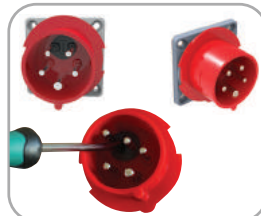

# Exhibition and Trade Shows

Rubber Monophase 2P+E IP44 **B**

Monophase 2P+E IP67 **B**

Rubber Threephase 25A. **B**

Rubber Threephase 16/32A. **B**

Flat Threephase 25/40/63A. **B**

Rubber Arc Weld 200/400A. **B**

Angled Rotate Plug 16/32A. **B**

Inverter Plug 16/32A. **B**

CEE Norm 16A. **B**

CEE Norm 32A. **B**

CEE Norm 63A. **B**

CEE Norm 125A. **B**

Tribox 16/32A. **B**

Polybox 16/32A. **B**