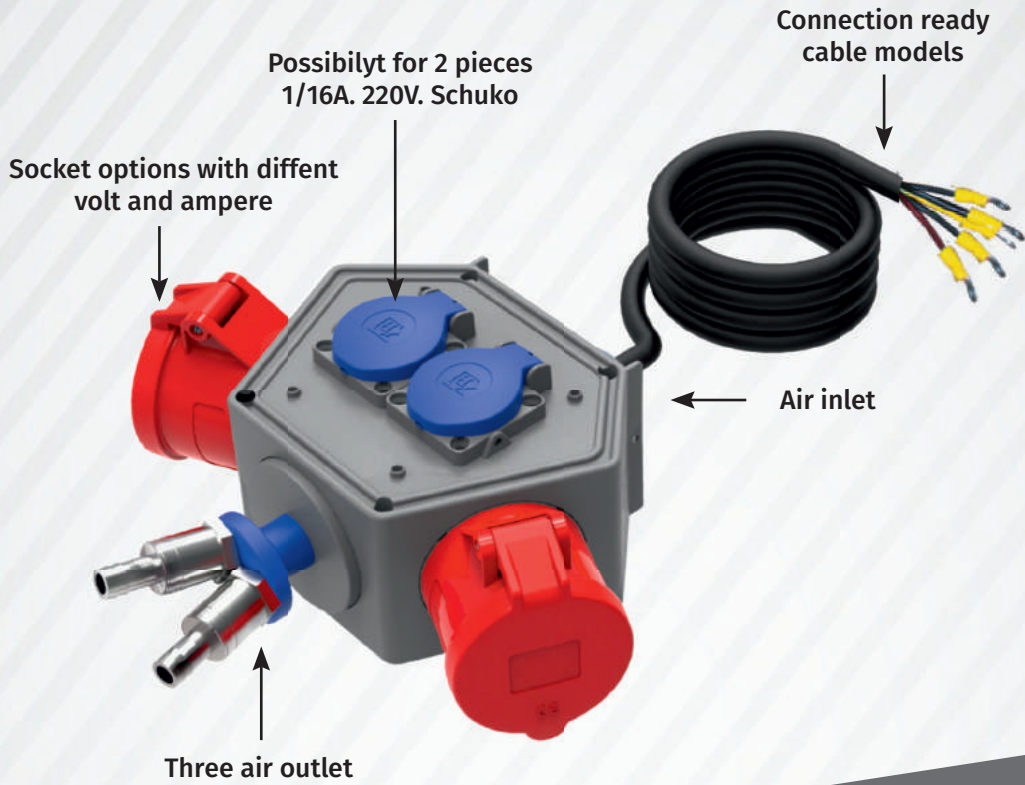

Technical Solutions in the industry