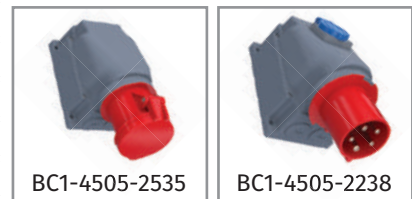

CEE Norm
5x63A. (3P+E+N) 380V. 50/60 Hz. 6h

Product Code	Description	IP	Box	Pack
BC1-4505-2011	Straight Plug (Pilot Contact)	IP44	2	36
BC3-4505-2011	Straight Plug	IP44	2	36
BC1-4505-2312	Connector Socket (Pilot Contact)	IP44	2	36
BC3-4505-2312	Connector Socket	IP44	2	36
BC1-4505-2413	Panel Mounted Socket (Pilot Contact)	IP44	2	36
BC3-4505-2413	Panel Mounted Socket	IP44	2	36
BC1-4505-2114	Panel Mounted Plug (Pilot Contact)	IP44	3	54
BC3-4505-2114	Panel Mounted Plug	IP44	3	54
BC1-4505-2420	45° Angled Panel Socket (Pilot Contact)	IP44	2	36
BC3-4505-2420	45° Angled Panel Socket	IP44	2	36
BC1-4505-2510	Surface Mounted Socket (Pilot Contact)	IP44	1	18
BC3-4505-2510	Surface Mounted Socket	IP44	1	18
BC1-4505-2535	90° Angled Surface Socket (Pilot Contact)	IP44	1	12
BC3-4505-2535	90° Angled Surface Socket	IP44	1	12
BC1-4505-2537	90° Angled Surface Socket with Schuko (Pilot Contact)	IP44	1	12
BC3-4505-2537	90° Angled Surface Socket with Schuko	IP44	1	12
BC1-4505-2210	Surface Mounted Plug (Pilot Contact)	IP44	1	18
BC3-4505-2210	Surface Mounted Plug	IP44	1	18
BC1-4505-2236	90° Angled Surface Plug (Pilot Contact)	IP44	1	12
BC3-4505-2236	90° Angled Surface Plug	IP44	1	12
BC1-4505-2238	90° Angled Surface Plug with Schuko (Pilot Contact)	IP44	1	12
BC3-4505-2238	90° Angled Surface Plug with Schuko	IP44	1	12