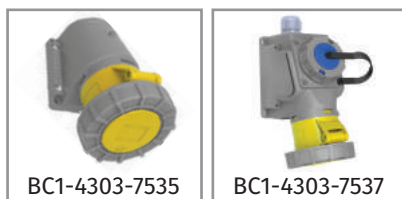

Product Code	Description	IP	Box	Pack
BC1-4303-2011	Straight Plug (Pilot Contact)	IP44	2	36
BC3-4303-2011	Straight Plug	IP44	2	36
BC1-4303-2312	Connector Socket (Pilot Contact)	IP44	2	36
BC3-4303-2312	Connector Socket	IP44	2	36
BC1-4303-2413	Panel Mounted Socket (Pilot Contact)	IP44	2	36
BC3-4303-2413	Panel Mounted Socket	IP44	2	36
BC1-4303-2114	Panel Mounted Plug (Pilot Contact)	IP44	3	54
BC3-4303-2114	Panel Mounted Plug	IP44	3	54
BC1-4303-2420	45° Angled Panel Socket (Pilot Contact)	IP44	2	36
BC3-4303-2420	45° Angled Panel Socket	IP44	2	36
BC1-4303-2510	Surface Mounted Socket (Pilot Contact)	IP44	1	18
BC3-4303-2510	Surface Mounted Socket	IP44	1	18
BC1-4303-2535	90° Angled Surface Socket (Pilot Contact)	IP44	1	12
BC3-4303-2535	90° Angled Surface Socket	IP44	1	12
BC1-4303-2537	90° Angled Surface Socket with Schuko (Pilot Contact)	IP44	1	12
BC3-4303-2537	90° Angled Surface Socket with Schuko	IP44	1	12
BC1-4303-2210	Surface Mounted Plug (Pilot Contact)	IP44	1	18
BC3-4303-2210	Surface Mounted Plug	IP44	1	18
BC1-4303-2236	90° Angled Surface Plug (Pilot Contact)	IP44	1	12
BC3-4303-2236	90° Angled Surface Plug	IP44	1	12
BC1-4303-2238	90° Angled Surface Plug with Schuko (Pilot Contact)	IP44	1	12
BC3-4303-2238	90° Angled Surface Plug with Schuko	IP44	1	12

Product Code	Description	IP	Box	Pack
BC1-4303-7011	Straight Plug (Pilot Contact)	IP67	2	36
BC3-4303-7011	Straight Plug	IP67	2	36
BC1-4303-7312	Connector Socket (Pilot Contact)	IP67	2	36
BC3-4303-7312	Connector Socket	IP67	2	36
BC1-4303-7413	Panel Mounted Socket (Pilot Contact)	IP67	2	36
BC3-4303-7413	Panel Mounted Socket	IP67	2	36
BC1-4303-7114	Panel Mounted Plug (Pilot Contact)	IP67	3	54
BC3-4303-7114	Panel Mounted Plug	IP67	3	54
BC1-4303-7420	45° Angled Panel Socket (Pilot Contact)	IP67	2	36
BC3-4303-7420	45° Angled Panel Socket	IP67	2	36
BC1-4303-7510	Surface Mounted Socket (Pilot Contact)	IP67	1	12
BC3-4303-7510	Surface Mounted Socket	IP67	1	12
BC1-4303-7535	90° Angled Surface Socket (Pilot Contact)	IP67	1	12
BC3-4303-7535	90° Angled Surface Socket	IP67	1	12
BC1-4303-7537	90° Angled Surface Socket with Schuko (Pilot Contact)	IP67	1	12
BC3-4303-7537	90° Angled Surface Socket with Schuko	IP67	1	12
BC1-4303-7210	Surface Mounted Plug (Pilot Contact)	IP67	1	12
BC3-4303-7210	Surface Mounted Plug	IP67	1	12
BC1-4303-7236	90° Angled Surface Plug (Pilot Contact)	IP67	1	12
BC3-4303-7236	90° Angled Surface Plug	IP67	1	12
BC1-4303-7238	90° Angled Surface Plug with Schuko (Pilot Contact)	IP67	1	12
BC3-4303-7238	90° Angled Surface Plug with Schuko	IP67	1	12