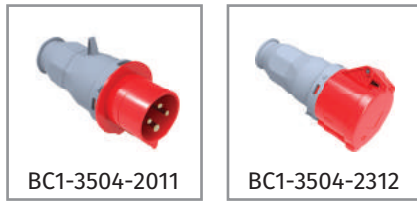

CEE Norm
4x32A. (3P+E) 380V. 50/60 Hz. 6h