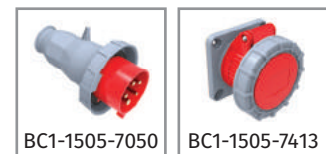

BC1-1505-7210

BC1-1505-7070