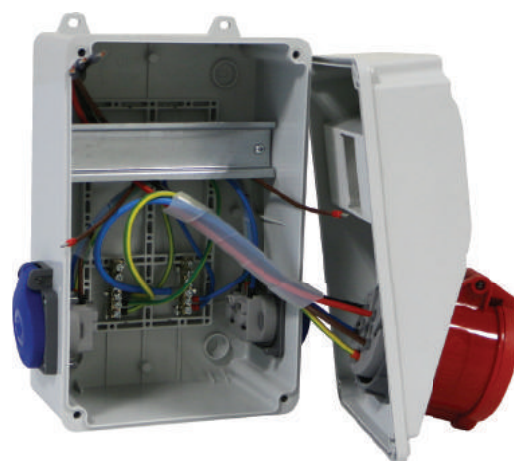

IP44 Cable Mounted
Combination Box