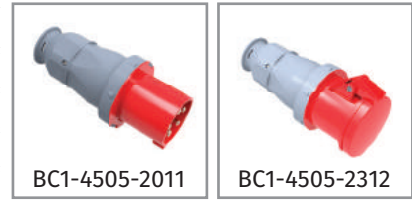

CEE Norm
5x63A. (3P+E+N) 380V. 50/60 Hz. 6h

Product Code	Description	IP	Box	Pack
BC1-4505-2011	Straight Plug (Pilot Contact)	IP44	2	36
BC3-4505-2011	Straight Plug	IP44	2	36
BC1-4505-2312	Connector Socket (Pilot Contact)	IP44	2	36
BC3-4505-2312	Connector Socket	IP44	2	36
BC1-4505-2413	Panel Mounted Socket (Pilot Contact)	IP44	2	36
BC3-4505-2413	Panel Mounted Socket	IP44	2	36
BC1-4505-2114	Panel Mounted Plug (Pilot Contact)	IP44	3	54
BC3-4505-2114	Panel Mounted Plug	IP44	3	54
BC1-4505-2420	45° Angled Panel Socket (Pilot Contact)	IP44	2	36
BC3-4505-2420	45° Angled Panel Socket	IP44	2	36
BC1-4505-2510	Surface Mounted Socket (Pilot Contact)	IP44	1	18
BC3-4505-2510	Surface Mounted Socket	IP44	1	18
BC1-4505-2535	90° Angled Surface Socket (Pilot Contact)	IP44	1	12
BC3-4505-2535	90° Angled Surface Socket	IP44	1	12
BC1-4505-2537	90° Angled Surface Socket with Schuko (Pilot Contact)	IP44	1	12
BC3-4505-2537	90° Angled Surface Socket with Schuko	IP44	1	12
BC1-4505-2210	Surface Mounted Plug (Pilot Contact)	IP44	1	18
BC3-4505-2210	Surface Mounted Plug	IP44	1	18
BC1-4505-2236	90° Angled Surface Plug (Pilot Contact)	IP44	1	12
BC3-4505-2236	90° Angled Surface Plug	IP44	1	12
BC1-4505-2238	90° Angled Surface Plug with Schuko (Pilot Contact)	IP44	1	12
BC3-4505-2238	90° Angled Surface Plug with Schuko	IP44	1	12