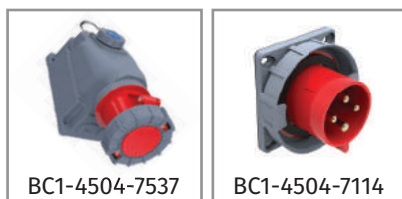

Product Code	Description	IP	Box	Pack
BC1-4504-2011	Straight Plug (Pilot Contact)	IP44	2	36
BC3-4504-2011	Straight Plug	IP44	2	36
BC1-4504-2312	Connector Socket (Pilot Contact)	IP44	2	36
BC3-4504-2312	Connector Socket	IP44	2	36
BC1-4504-2413	Panel Mounted Socket (Pilot Contact)	IP44	2	36
BC3-4504-2413	Panel Mounted Socket	IP44	2	36
BC1-4504-2114	Panel Mounted Plug (Pilot Contact)	IP44	3	54
BC3-4504-2114	Panel Mounted Plug	IP44	3	54
BC1-4504-2420	45° Angled Panel Socket (Pilot Contact)	IP44	2	36
BC3-4504-2420	45° Angled Panel Socket	IP44	2	36
BC1-4504-2510	Surface Mounted Socket (Pilot Contact)	IP44	1	18
BC3-4504-2510	Surface Mounted Socket	IP44	1	18
BC1-4504-2535	90° Angled Surface Socket (Pilot Contact)	IP44	1	12
BC3-4504-2535	90° Angled Surface Socket	IP44	1	12
BC1-4504-2537	90° Angled Surface Socket with Schuko (Pilot Contact)	IP44	1	12
BC3-4504-2537	90° Angled Surface Socket with Schuko	IP44	1	12
BC1-4504-2210	Surface Mounted Plug (Pilot Contact)	IP44	1	18
BC3-4504-2210	Surface Mounted Plug	IP44	1	18
BC1-4504-2236	90° Angled Surface Plug (Pilot Contact)	IP44	1	12
BC3-4504-2236	90° Angled Surface Plug	IP44	1	12
BC1-4504-2238	90° Angled Surface Plug with Schuko (Pilot Contact)	IP44	1	12
BC3-4504-2238	90° Angled Surface Plug with Schuko	IP44	1	12

Product Code	Description	IP	Box	Pack
BC1-4504-7011	Straight Plug (Pilot Contact)	IP67	2	36
BC3-4504-7011	Straight Plug	IP67	2	36
BC1-4504-7312	Connector Socket (Pilot Contact)	IP67	2	36
BC3-4504-7312	Connector Socket	IP67	2	36
BC1-4504-7413	Panel Mounted Socket (Pilot Contact)	IP67	2	36
BC3-4504-7413	Panel Mounted Socket	IP67	2	36
BC1-4504-7114	Panel Mounted Plug (Pilot Contact)	IP67	3	54
BC3-4504-7114	Panel Mounted Plug	IP67	3	54
BC1-4504-7420	45° Angled Panel Socket (Pilot Contact)	IP67	2	36
BC3-4504-7420	45° Angled Panel Socket	IP67	2	36
BC1-4504-7510	Surface Mounted Socket (Pilot Contact)	IP67	1	12
BC3-4504-7510	Surface Mounted Socket	IP67	1	12
BC1-4504-7535	90° Angled Surface Socket (Pilot Contact)	IP67	1	12
BC3-4504-7535	90° Angled Surface Socket	IP67	1	12
BC1-4504-7537	90° Angled Surface Socket with Schuko (Pilot Contact)	IP67	1	12
BC3-4504-7537	90° Angled Surface Socket with Schuko	IP67	1	12
BC1-4504-7210	Surface Mounted Plug (Pilot Contact)	IP67	1	12
BC3-4504-7210	Surface Mounted Plug	IP67	1	12
BC1-4504-7236	90° Angled Surface Plug (Pilot Contact)	IP67	1	12
BC3-4504-7236	90° Angled Surface Plug	IP67	1	12
BC1-4504-7238	90° Angled Surface Plug with Schuko (Pilot Contact)	IP67	1	12
BC3-4504-7238	90° Angled Surface Plug with Schuko	IP67	1	12