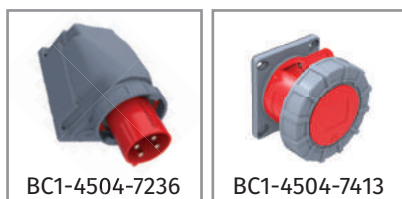

Product Code	Description	IP	Box	Pack
BC1-4504-2011	Straight Plug (Pilot Contact)	IP44	2	36
BC3-4504-2011	Straight Plug	IP44	2	36
BC1-4504-2312	Connector Socket (Pilot Contact)	IP44	2	36
BC3-4504-2312	Connector Socket	IP44	2	36
BC1-4504-2413	Panel Mounted Socket (Pilot Contact)	IP44	2	36
BC3-4504-2413	Panel Mounted Socket	IP44	2	36
BC1-4504-2114	Panel Mounted Plug (Pilot Contact)	IP44	3	54
BC3-4504-2114	Panel Mounted Plug	IP44	3	54
BC1-4504-2420	45° Angled Panel Socket (Pilot Contact)	IP44	2	36
BC3-4504-2420	45° Angled Panel Socket	IP44	2	36
BC1-4504-2510	Surface Mounted Socket (Pilot Contact)	IP44	1	18
BC3-4504-2510	Surface Mounted Socket	IP44	1	18
BC1-4504-2535	90° Angled Surface Socket (Pilot Contact)	IP44	1	12
BC3-4504-2535	90° Angled Surface Socket	IP44	1	12
BC1-4504-2537	90° Angled Surface Socket with Schuko (Pilot Contact)	IP44	1	12
BC3-4504-2537	90° Angled Surface Socket with Schuko	IP44	1	12
BC1-4504-2210	Surface Mounted Plug (Pilot Contact)	IP44	1	18
BC3-4504-2210	Surface Mounted Plug	IP44	1	18
BC1-4504-2236	90° Angled Surface Plug (Pilot Contact)	IP44	1	12
BC3-4504-2236	90° Angled Surface Plug	IP44	1	12
BC1-4504-2238	90° Angled Surface Plug with Schuko (Pilot Contact)	IP44	1	12
BC3-4504-2238	90° Angled Surface Plug with Schuko	IP44	1	12

Product Code	Description	IP	Box	Pack
BC1-4504-7011	Straight Plug (Pilot Contact)	IP67	2	36
BC3-4504-7011	Straight Plug	IP67	2	36
BC1-4504-7312	Connector Socket (Pilot Contact)	IP67	2	36
BC3-4504-7312	Connector Socket	IP67	2	36
BC1-4504-7413	Panel Mounted Socket (Pilot Contact)	IP67	2	36
BC3-4504-7413	Panel Mounted Socket	IP67	2	36
BC1-4504-7114	Panel Mounted Plug (Pilot Contact)	IP67	3	54
BC3-4504-7114	Panel Mounted Plug	IP67	3	54
BC1-4504-7420	45° Angled Panel Socket (Pilot Contact)	IP67	2	36
BC3-4504-7420	45° Angled Panel Socket	IP67	2	36
BC1-4504-7510	Surface Mounted Socket (Pilot Contact)	IP67	1	12
BC3-4504-7510	Surface Mounted Socket	IP67	1	12
BC1-4504-7535	90° Angled Surface Socket (Pilot Contact)	IP67	1	12
BC3-4504-7535	90° Angled Surface Socket	IP67	1	12
BC1-4504-7537	90° Angled Surface Socket with Schuko (Pilot Contact)	IP67	1	12
BC3-4504-7537	90° Angled Surface Socket with Schuko	IP67	1	12
BC1-4504-7210	Surface Mounted Plug (Pilot Contact)	IP67	1	12
BC3-4504-7210	Surface Mounted Plug	IP67	1	12
BC1-4504-7236	90° Angled Surface Plug (Pilot Contact)	IP67	1	12
BC3-4504-7236	90° Angled Surface Plug	IP67	1	12
BC1-4504-7238	90° Angled Surface Plug with Schuko (Pilot Contact)	IP67	1	12
BC3-4504-7238	90° Angled Surface Plug with Schuko	IP67	1	12