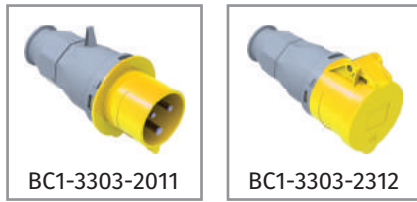

BC1-1505-7440

BC1-1505-7510

BC1-1505-7535

BC1-1505-7312

**CEE Norm**  
**3x32A. (2P+E) 110V. 50/60 Hz. 4h**

Product Code	Description	IP	Box	Pack
BC1-3303-2011	Straight Plug	IP44	8	96
BC1-3303-2312	Connector Socket	IP44	8	96
BC1-3303-2413	Panel Mounted Socket (75x75)	IP44	8	96
BC1-3303-2415	Panel Mounted Socket (83x90)	IP44	8	96
BC1-3303-2114	Panel Mounted Plug	IP44	6	108
BC1-3303-2140	Screwless Connection Plug	IP44	8	96
BC1-3303-2130	90° Angled Rotate Plug	IP44	2	6
BC1-3303-2210	Surface Mounted Plug	IP44	6	72
BC1-3303-2236	90° Angled Surface Plug	IP44	3	36
BC1-3303-2235	90° Angled Surface Plug with Cover	IP44	3	36
BC1-3303-2238	90° Angled Surface Plug with Schuko	IP44	3	36
BC1-3303-2440	Screwless Connection Socket	IP44	8	96
BC1-3303-2510	Surface Mounted Socket	IP44	6	108
BC1-3303-2535	90° Angled Surface Socket	IP44	3	54
BC1-3303-2537	90° Angled Surface Socket with Schuko	IP44	3	36

Product Code	Description	IP	Box	Pack
BC1-3303-7011	Straight Plug	IP67	3	54
BC1-3303-7312	Connector Socket	IP67	3	54
BC1-3303-7413	Panel Mounted Socket (83x90)	IP67	4	72
BC1-3303-7415	Panel Mounted Socket (75x75)	IP67	4	72
BC1-3303-7114	Panel Mounted Plug	IP67	4	72
BC1-3303-7210	Surface Mounted Plug	IP67	4	48
BC1-3303-7236	90° Angled Surface Plug	IP67	1	18
BC1-3303-7238	90° Angled Surface Plug with Schuko	IP67	1	18
BC1-3303-7440	Screwless Connection Socket	IP67	4	72
BC1-3303-7510	Surface Mounted Socket	IP67	2	36
BC1-3303-7535	90° Angled Surface Socket	IP67	3	54
BC1-3303-7537	90° Angled Surface Socket with Schuko	IP67	1	18