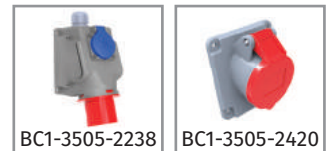

Product Code	Description	IP	Box	Pack
BC1-3505-7011	Straight Plug	IP67	3	54
BC1-3505-7312	Connector Socket	IP67	3	54
BC1-3505-7413	Panel Mounted Socket (83x90)	IP67	4	72
BC1-3505-7415	Panel Mounted Socket (75x75)	IP67	4	72
BC1-3505-7114	Panel Mounted Plug	IP67	4	72
BC1-3505-7210	Surface Mounted Plug	IP67	4	48
BC1-3505-7236	90° Angled Surface Plug	IP67	3	54
BC1-3505-7238	90° Angled Surface Plug with Schuko	IP67	3	36
BC1-3505-7420	45° Angled Panel Socket	IP67	4	72
BC1-3505-7440	Screwless Connection Socket	IP67	4	72
BC1-3505-7510	Surface Mounted Socket	IP67	2	36
BC1-3505-7535	90° Angled Surface Socket	IP67	3	54
BC1-3505-7537	90° Angled Surface Socket with Schuko	IP67	1	18
BC1-3505-7050	Inverter Straight Plug	IP67	3	54
BC1-3505-7070	Inverter Panel Mounted Plug	IP67	4	72
BC1-3505-7060	90° Angled Inverter Surface Plug	IP67	3	54