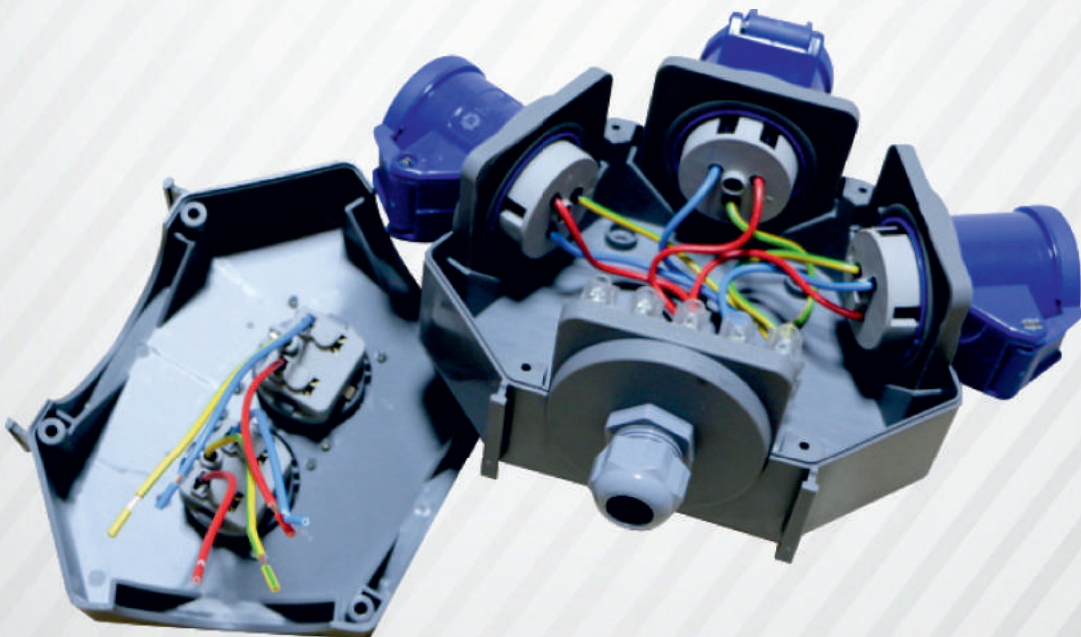

Technical Solutions in the industry