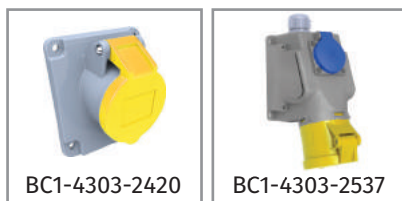

Product Code	Description	IP	Box	Pack
BC1-4303-2011	Straight Plug (Pilot Contact)	IP44	2	36
BC3-4303-2011	Straight Plug	IP44	2	36
BC1-4303-2312	Connector Socket (Pilot Contact)	IP44	2	36
BC3-4303-2312	Connector Socket	IP44	2	36
BC1-4303-2413	Panel Mounted Socket (Pilot Contact)	IP44	2	36
BC3-4303-2413	Panel Mounted Socket	IP44	2	36
BC1-4303-2114	Panel Mounted Plug (Pilot Contact)	IP44	3	54
BC3-4303-2114	Panel Mounted Plug	IP44	3	54
BC1-4303-2420	45° Angled Panel Socket (Pilot Contact)	IP44	2	36
BC3-4303-2420	45° Angled Panel Socket	IP44	2	36
BC1-4303-2510	Surface Mounted Socket (Pilot Contact)	IP44	1	18
BC3-4303-2510	Surface Mounted Socket	IP44	1	18
BC1-4303-2535	90° Angled Surface Socket (Pilot Contact)	IP44	1	12
BC3-4303-2535	90° Angled Surface Socket	IP44	1	12
BC1-4303-2537	90° Angled Surface Socket with Schuko (Pilot Contact)	IP44	1	12
BC3-4303-2537	90° Angled Surface Socket with Schuko	IP44	1	12
BC1-4303-2210	Surface Mounted Plug (Pilot Contact)	IP44	1	18
BC3-4303-2210	Surface Mounted Plug	IP44	1	18
BC1-4303-2236	90° Angled Surface Plug (Pilot Contact)	IP44	1	12
BC3-4303-2236	90° Angled Surface Plug	IP44	1	12
BC1-4303-2238	90° Angled Surface Plug with Schuko (Pilot Contact)	IP44	1	12
BC3-4303-2238	90° Angled Surface Plug with Schuko	IP44	1	12

Product Code	Description	IP	Box	Pack
BC1-4303-7011	Straight Plug (Pilot Contact)	IP67	2	36
BC3-4303-7011	Straight Plug	IP67	2	36
BC1-4303-7312	Connector Socket (Pilot Contact)	IP67	2	36
BC3-4303-7312	Connector Socket	IP67	2	36
BC1-4303-7413	Panel Mounted Socket (Pilot Contact)	IP67	2	36
BC3-4303-7413	Panel Mounted Socket	IP67	2	36
BC1-4303-7114	Panel Mounted Plug (Pilot Contact)	IP67	3	54
BC3-4303-7114	Panel Mounted Plug	IP67	3	54
BC1-4303-7420	45° Angled Panel Socket (Pilot Contact)	IP67	2	36
BC3-4303-7420	45° Angled Panel Socket	IP67	2	36
BC1-4303-7510	Surface Mounted Socket (Pilot Contact)	IP67	1	12
BC3-4303-7510	Surface Mounted Socket	IP67	1	12
BC1-4303-7535	90° Angled Surface Socket (Pilot Contact)	IP67	1	12
BC3-4303-7535	90° Angled Surface Socket	IP67	1	12
BC1-4303-7537	90° Angled Surface Socket with Schuko (Pilot Contact)	IP67	1	12
BC3-4303-7537	90° Angled Surface Socket with Schuko	IP67	1	12
BC1-4303-7210	Surface Mounted Plug (Pilot Contact)	IP67	1	12
BC3-4303-7210	Surface Mounted Plug	IP67	1	12
BC1-4303-7236	90° Angled Surface Plug (Pilot Contact)	IP67	1	12
BC3-4303-7236	90° Angled Surface Plug	IP67	1	12
BC1-4303-7238	90° Angled Surface Plug with Schuko (Pilot Contact)	IP67	1	12
BC3-4303-7238	90° Angled Surface Plug with Schuko	IP67	1	12