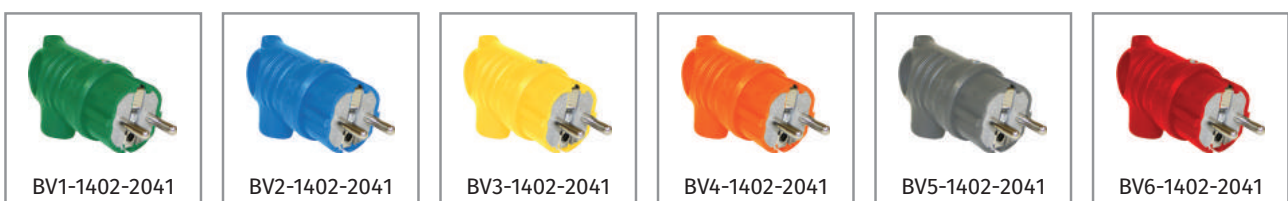

Product Code	Description	IP	Box	Pack
BV1-1402-2041	UPS Handle Angled Plug (Green)	IP44	20	360
BV2-1402-2041	UPS Handle Angled Plug (Blue)	IP44	20	360
BV3-1402-2041	UPS Handle Angled Plug (Yellow)	IP44	20	360
BV4-1402-2041	UPS Handle Angled Plug (Orange)	IP44	20	360
BV5-1402-2041	UPS Handle Angled Plug (Grey)	IP44	20	360
BV6-1402-2041	UPS Handle Angled Plug (Red)	IP44	20	360