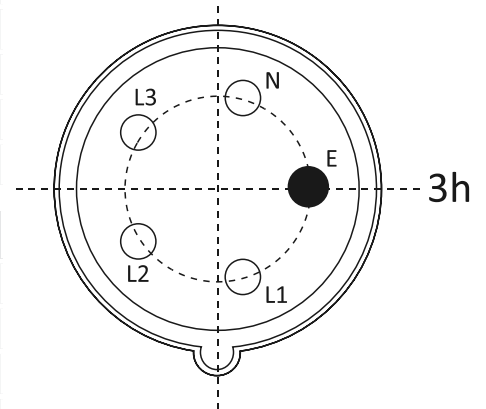

CEE Norm

4x32A. (3P+E) 380V. 50/60 Hz. 3h

Product Code	Description	IP	Box	Pack
BC1-3504-2012	Straight Plug	IP44	8	96
BC1-3504-2313	Connector Socket	IP44	8	96
BC1-3504-2414	Panel Mounted Socket	IP44	8	96
BC1-3504-2115	Panel Mounted Plug	IP44	6	108
BC1-3504-2141	Screwless Connection Plug	IP44	8	96
BC1-3504-2131	90° Angled Rotate Plug	IP44	2	6
BC1-3504-2211	Surface Mounted Plug	IP44	6	72
BC1-3504-2237	90° Angled Surface Plug	IP44	3	36
BC1-3504-2441	Screwless Connection Socket	IP44	8	96
BC1-3504-2511	Surface Mounted Socket	IP44	6	72
BC1-3504-2536	90° Angled Surface Socket	IP44	3	36

Product Code	Description	IP	Box	Pack
BC1-3504-7012	Straight Plug	IP67	3	54
BC1-3504-7313	Connector Socket	IP67	3	54
BC1-3504-7414	Panel Mounted Socket	IP67	4	72
BC1-3504-7115	Panel Mounted Plug	IP67	4	72
BC1-3504-7211	Surface Mounted Plug	IP67	4	48
BC1-3504-7237	90° Angled Surface Plug	IP67	1	18
BC1-3504-7441	Screwless Connection Socket	IP67	4	72
BC1-3504-7511	Surface Mounted Socket	IP67	2	36
BC1-3504-7536	90° Angled Surface Socket	IP67	1	18