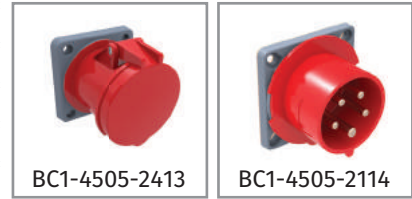

CEE Norm
5x63A. (3P+E+N) 380V. 50/60 Hz. 6h

Product Code	Description	IP	Box	Pack
BC1-4505-2011	Straight Plug (Pilot Contact)	IP44	2	36
BC3-4505-2011	Straight Plug	IP44	2	36
BC1-4505-2312	Connector Socket (Pilot Contact)	IP44	2	36
BC3-4505-2312	Connector Socket	IP44	2	36
BC1-4505-2413	Panel Mounted Socket (Pilot Contact)	IP44	2	36
BC3-4505-2413	Panel Mounted Socket	IP44	2	36
BC1-4505-2114	Panel Mounted Plug (Pilot Contact)	IP44	3	54
BC3-4505-2114	Panel Mounted Plug	IP44	3	54
BC1-4505-2420	45° Angled Panel Socket (Pilot Contact)	IP44	2	36
BC3-4505-2420	45° Angled Panel Socket	IP44	2	36
BC1-4505-2510	Surface Mounted Socket (Pilot Contact)	IP44	1	18
BC3-4505-2510	Surface Mounted Socket	IP44	1	18
BC1-4505-2535	90° Angled Surface Socket (Pilot Contact)	IP44	1	12
BC3-4505-2535	90° Angled Surface Socket	IP44	1	12
BC1-4505-2537	90° Angled Surface Socket with Schuko (Pilot Contact)	IP44	1	12
BC3-4505-2537	90° Angled Surface Socket with Schuko	IP44	1	12
BC1-4505-2210	Surface Mounted Plug (Pilot Contact)	IP44	1	18
BC3-4505-2210	Surface Mounted Plug	IP44	1	18
BC1-4505-2236	90° Angled Surface Plug (Pilot Contact)	IP44	1	12
BC3-4505-2236	90° Angled Surface Plug	IP44	1	12
BC1-4505-2238	90° Angled Surface Plug with Schuko (Pilot Contact)	IP44	1	12
BC3-4505-2238	90° Angled Surface Plug with Schuko	IP44	1	12