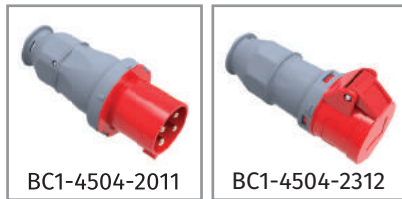

Product Code	Description	IP	Box	Pack
BC1-4504-2011	Straight Plug (Pilot Contact)	IP44	2	36
BC3-4504-2011	Straight Plug	IP44	2	36
BC1-4504-2312	Connector Socket (Pilot Contact)	IP44	2	36
BC3-4504-2312	Connector Socket	IP44	2	36
BC1-4504-2413	Panel Mounted Socket (Pilot Contact)	IP44	2	36
BC3-4504-2413	Panel Mounted Socket	IP44	2	36
BC1-4504-2114	Panel Mounted Plug (Pilot Contact)	IP44	3	54
BC3-4504-2114	Panel Mounted Plug	IP44	3	54
BC1-4504-2420	45° Angled Panel Socket (Pilot Contact)	IP44	2	36
BC3-4504-2420	45° Angled Panel Socket	IP44	2	36
BC1-4504-2510	Surface Mounted Socket (Pilot Contact)	IP44	1	18
BC3-4504-2510	Surface Mounted Socket	IP44	1	18
BC1-4504-2535	90° Angled Surface Socket (Pilot Contact)	IP44	1	12
BC3-4504-2535	90° Angled Surface Socket	IP44	1	12
BC1-4504-2537	90° Angled Surface Socket with Schuko (Pilot Contact)	IP44	1	12
BC3-4504-2537	90° Angled Surface Socket with Schuko	IP44	1	12
BC1-4504-2210	Surface Mounted Plug (Pilot Contact)	IP44	1	18
BC3-4504-2210	Surface Mounted Plug	IP44	1	18
BC1-4504-2236	90° Angled Surface Plug (Pilot Contact)	IP44	1	12
BC3-4504-2236	90° Angled Surface Plug	IP44	1	12
BC1-4504-2238	90° Angled Surface Plug with Schuko (Pilot Contact)	IP44	1	12
BC3-4504-2238	90° Angled Surface Plug with Schuko	IP44	1	12

Product Code	Description	IP	Box	Pack
BC1-4504-7011	Straight Plug (Pilot Contact)	IP67	2	36
BC3-4504-7011	Straight Plug	IP67	2	36
BC1-4504-7312	Connector Socket (Pilot Contact)	IP67	2	36
BC3-4504-7312	Connector Socket	IP67	2	36
BC1-4504-7413	Panel Mounted Socket (Pilot Contact)	IP67	2	36
BC3-4504-7413	Panel Mounted Socket	IP67	2	36
BC1-4504-7114	Panel Mounted Plug (Pilot Contact)	IP67	3	54
BC3-4504-7114	Panel Mounted Plug	IP67	3	54
BC1-4504-7420	45° Angled Panel Socket (Pilot Contact)	IP67	2	36
BC3-4504-7420	45° Angled Panel Socket	IP67	2	36
BC1-4504-7510	Surface Mounted Socket (Pilot Contact)	IP67	1	12
BC3-4504-7510	Surface Mounted Socket	IP67	1	12
BC1-4504-7535	90° Angled Surface Socket (Pilot Contact)	IP67	1	12
BC3-4504-7535	90° Angled Surface Socket	IP67	1	12
BC1-4504-7537	90° Angled Surface Socket with Schuko (Pilot Contact)	IP67	1	12
BC3-4504-7537	90° Angled Surface Socket with Schuko	IP67	1	12
BC1-4504-7210	Surface Mounted Plug (Pilot Contact)	IP67	1	12
BC3-4504-7210	Surface Mounted Plug	IP67	1	12
BC1-4504-7236	90° Angled Surface Plug (Pilot Contact)	IP67	1	12
BC3-4504-7236	90° Angled Surface Plug	IP67	1	12
BC1-4504-7238	90° Angled Surface Plug with Schuko (Pilot Contact)	IP67	1	12
BC3-4504-7238	90° Angled Surface Plug with Schuko	IP67	1	12