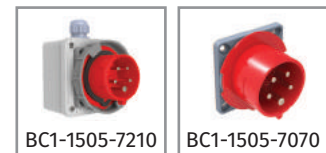

BC1-1505-2080

BC1-1505-7114