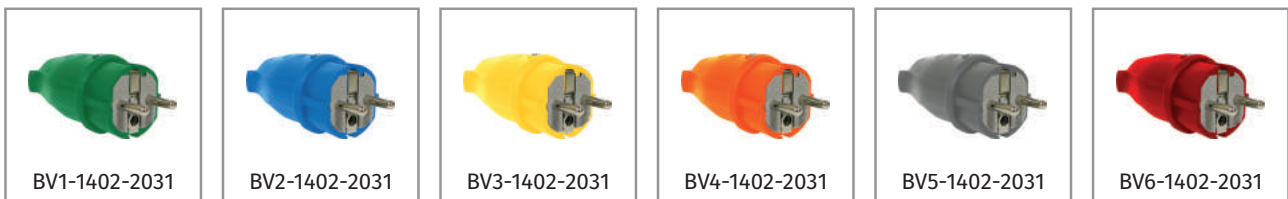

Product Code	Description	IP	Box	Pack
BV1-1402-2021	Handle Angled Plug (Green)	IP44	20	360
BV2-1402-2021	Handle Angled Plug (Blue)	IP44	20	360
BV3-1402-2021	Handle Angled Plug (Yellow)	IP44	20	360
BV4-1402-2021	Handle Angled Plug (Orange)	IP44	20	360
BV5-1402-2021	Handle Angled Plug (Grey)	IP44	20	360
BV6-1402-2021	Handle Angled Plug (Red)	IP44	20	360

Product Code	Description	IP	Box	Pack
BV1-1402-2311	Connector Socket (Green)	IP44	20	360
BV2-1402-2311	Connector Socket (Blue)	IP44	20	360
BV3-1402-2311	Connector Socket (Yellow)	IP44	20	360
BV4-1402-2311	Connector Socket (Orange)	IP44	20	360
BV5-1402-2311	Connector Socket (Grey)	IP44	20	360
BV6-1402-2311	Connector Socket (Red)	IP44	20	360

Product Code	Description	IP	Box	Pack
BK1-1402-2031	UPS Straight Plug	IP44	20	360
BK1-1402-2042	UPS Angled Plug	IP44	20	360
BK1-1402-2041	UPS Handle Angled Plug	IP44	20	360

Product Code	Description	IP	Box	Pack
BV1-1402-2031	UPS Straight Plug (Green)	IP44	20	360
BV2-1402-2031	UPS Straight Plug (Blue)	IP44	20	360
BV3-1402-2031	UPS Straight Plug (Yellow)	IP44	20	360
BV4-1402-2031	UPS Straight Plug (Orange)	IP44	20	360
BV5-1402-2031	UPS Straight Plug (Grey)	IP44	20	360
BV6-1402-2031	UPS Straight Plug (Red)	IP44	20	360