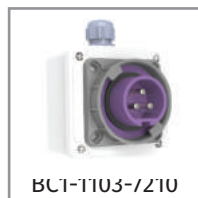

Product Code	Description	IP	Box	Pack
BC1-1103-7011	Straight Plug	IP67	4	72
BC1-1103-7312	Connector Socket	IP67	4	72
BC1-1103-7414	Panel Mounted Socket (One Piece)	IP67	8	144
BC1-1103-7413	Panel Mounted Socket	IP67	8	144
BC1-1103-7114	Panel Mounted Plug	IP67	8	144
BC1-1103-7210	Surface Mounted Plug	IP67	4	48
BC1-1103-7236	90° Angled Surface Plug	IP67	3	54
BC1-1103-7510	Surface Mounted Socket	IP67	2	36
BC1-1103-7535	90° Angled Surface Socket	IP67	3	54