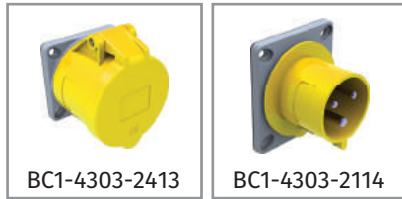

Product Code	Description	IP	Box	Pack
BC1-4303-2011	Straight Plug (Pilot Contact)	IP44	2	36
BC3-4303-2011	Straight Plug	IP44	2	36
BC1-4303-2312	Connector Socket (Pilot Contact)	IP44	2	36
BC3-4303-2312	Connector Socket	IP44	2	36
BC1-4303-2413	Panel Mounted Socket (Pilot Contact)	IP44	2	36
BC3-4303-2413	Panel Mounted Socket	IP44	2	36
BC1-4303-2114	Panel Mounted Plug (Pilot Contact)	IP44	3	54
BC3-4303-2114	Panel Mounted Plug	IP44	3	54
BC1-4303-2420	45° Angled Panel Socket (Pilot Contact)	IP44	2	36
BC3-4303-2420	45° Angled Panel Socket	IP44	2	36
BC1-4303-2510	Surface Mounted Socket (Pilot Contact)	IP44	1	18
BC3-4303-2510	Surface Mounted Socket	IP44	1	18
BC1-4303-2535	90° Angled Surface Socket (Pilot Contact)	IP44	1	12
BC3-4303-2535	90° Angled Surface Socket	IP44	1	12
BC1-4303-2537	90° Angled Surface Socket with Schuko (Pilot Contact)	IP44	1	12
BC3-4303-2537	90° Angled Surface Socket with Schuko	IP44	1	12
BC1-4303-2210	Surface Mounted Plug (Pilot Contact)	IP44	1	18
BC3-4303-2210	Surface Mounted Plug	IP44	1	18
BC1-4303-2236	90° Angled Surface Plug (Pilot Contact)	IP44	1	12
BC3-4303-2236	90° Angled Surface Plug	IP44	1	12
BC1-4303-2238	90° Angled Surface Plug with Schuko (Pilot Contact)	IP44	1	12
BC3-4303-2238	90° Angled Surface Plug with Schuko	IP44	1	12

Product Code	Description	IP	Box	Pack
BC1-4303-7011	Straight Plug (Pilot Contact)	IP67	2	36
BC3-4303-7011	Straight Plug	IP67	2	36
BC1-4303-7312	Connector Socket (Pilot Contact)	IP67	2	36
BC3-4303-7312	Connector Socket	IP67	2	36
BC1-4303-7413	Panel Mounted Socket (Pilot Contact)	IP67	2	36
BC3-4303-7413	Panel Mounted Socket	IP67	2	36
BC1-4303-7114	Panel Mounted Plug (Pilot Contact)	IP67	3	54
BC3-4303-7114	Panel Mounted Plug	IP67	3	54
BC1-4303-7420	45° Angled Panel Socket (Pilot Contact)	IP67	2	36
BC3-4303-7420	45° Angled Panel Socket	IP67	2	36
BC1-4303-7510	Surface Mounted Socket (Pilot Contact)	IP67	1	12
BC3-4303-7510	Surface Mounted Socket	IP67	1	12
BC1-4303-7535	90° Angled Surface Socket (Pilot Contact)	IP67	1	12
BC3-4303-7535	90° Angled Surface Socket	IP67	1	12
BC1-4303-7537	90° Angled Surface Socket with Schuko (Pilot Contact)	IP67	1	12
BC3-4303-7537	90° Angled Surface Socket with Schuko	IP67	1	12
BC1-4303-7210	Surface Mounted Plug (Pilot Contact)	IP67	1	12
BC3-4303-7210	Surface Mounted Plug	IP67	1	12
BC1-4303-7236	90° Angled Surface Plug (Pilot Contact)	IP67	1	12
BC3-4303-7236	90° Angled Surface Plug	IP67	1	12
BC1-4303-7238	90° Angled Surface Plug with Schuko (Pilot Contact)	IP67	1	12
BC3-4303-7238	90° Angled Surface Plug with Schuko	IP67	1	12