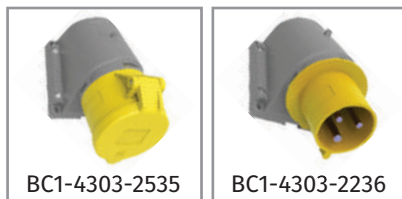

Product Code	Description	IP	Box	Pack
BC1-4303-2011	Straight Plug (Pilot Contact)	IP44	2	36
BC3-4303-2011	Straight Plug	IP44	2	36
BC1-4303-2312	Connector Socket (Pilot Contact)	IP44	2	36
BC3-4303-2312	Connector Socket	IP44	2	36
BC1-4303-2413	Panel Mounted Socket (Pilot Contact)	IP44	2	36
BC3-4303-2413	Panel Mounted Socket	IP44	2	36
BC1-4303-2114	Panel Mounted Plug (Pilot Contact)	IP44	3	54
BC3-4303-2114	Panel Mounted Plug	IP44	3	54
BC1-4303-2420	45° Angled Panel Socket (Pilot Contact)	IP44	2	36
BC3-4303-2420	45° Angled Panel Socket	IP44	2	36
BC1-4303-2510	Surface Mounted Socket (Pilot Contact)	IP44	1	18
BC3-4303-2510	Surface Mounted Socket	IP44	1	18
BC1-4303-2535	90° Angled Surface Socket (Pilot Contact)	IP44	1	12
BC3-4303-2535	90° Angled Surface Socket	IP44	1	12
BC1-4303-2537	90° Angled Surface Socket with Schuko (Pilot Contact)	IP44	1	12
BC3-4303-2537	90° Angled Surface Socket with Schuko	IP44	1	12
BC1-4303-2210	Surface Mounted Plug (Pilot Contact)	IP44	1	18
BC3-4303-2210	Surface Mounted Plug	IP44	1	18
BC1-4303-2236	90° Angled Surface Plug (Pilot Contact)	IP44	1	12
BC3-4303-2236	90° Angled Surface Plug	IP44	1	12
BC1-4303-2238	90° Angled Surface Plug with Schuko (Pilot Contact)	IP44	1	12
BC3-4303-2238	90° Angled Surface Plug with Schuko	IP44	1	12

Product Code	Description	IP	Box	Pack
BC1-4303-7011	Straight Plug (Pilot Contact)	IP67	2	36
BC3-4303-7011	Straight Plug	IP67	2	36
BC1-4303-7312	Connector Socket (Pilot Contact)	IP67	2	36
BC3-4303-7312	Connector Socket	IP67	2	36
BC1-4303-7413	Panel Mounted Socket (Pilot Contact)	IP67	2	36
BC3-4303-7413	Panel Mounted Socket	IP67	2	36
BC1-4303-7114	Panel Mounted Plug (Pilot Contact)	IP67	3	54
BC3-4303-7114	Panel Mounted Plug	IP67	3	54
BC1-4303-7420	45° Angled Panel Socket (Pilot Contact)	IP67	2	36
BC3-4303-7420	45° Angled Panel Socket	IP67	2	36
BC1-4303-7510	Surface Mounted Socket (Pilot Contact)	IP67	1	12
BC3-4303-7510	Surface Mounted Socket	IP67	1	12
BC1-4303-7535	90° Angled Surface Socket (Pilot Contact)	IP67	1	12
BC3-4303-7535	90° Angled Surface Socket	IP67	1	12
BC1-4303-7537	90° Angled Surface Socket with Schuko (Pilot Contact)	IP67	1	12
BC3-4303-7537	90° Angled Surface Socket with Schuko	IP67	1	12
BC1-4303-7210	Surface Mounted Plug (Pilot Contact)	IP67	1	12
BC3-4303-7210	Surface Mounted Plug	IP67	1	12
BC1-4303-7236	90° Angled Surface Plug (Pilot Contact)	IP67	1	12
BC3-4303-7236	90° Angled Surface Plug	IP67	1	12
BC1-4303-7238	90° Angled Surface Plug with Schuko (Pilot Contact)	IP67	1	12
BC3-4303-7238	90° Angled Surface Plug with Schuko	IP67	1	12