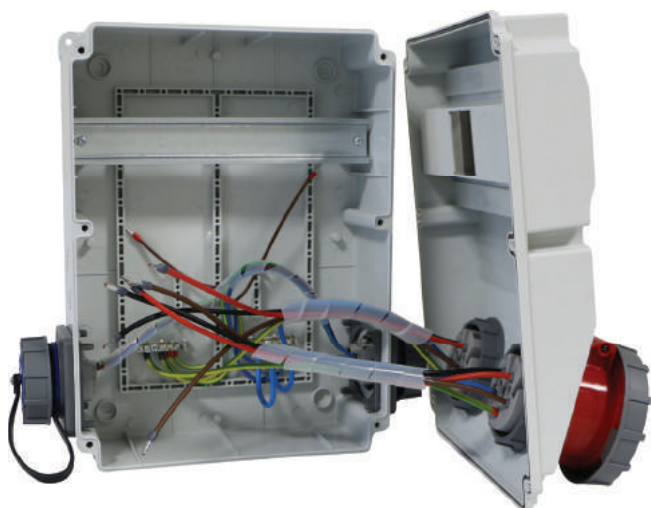

V17 Cable Mounted Combination Box

Product Code	Description	IP	Box	Pack
BD4M2334-2020	5/32A. 380V. 3 Pcs. Front - 1/16A. 220V. 2 Pcs. Side (ABS)	IP44	1	5
BD4M2318-2020	5/16A. 380V. 3 Pcs. Front - 1/16A. 220V. 2 Pcs. Side (ABS)	IP44	1	5
BD4M2305-2020	3/25A. 380V. 3 Pcs. Front - 1/16A. 220V. 2 Pcs. Side (ABS)	IP44	1	5
BD4M6314-2020	5/16A. 380V. 3 Pcs. Front - 1/16A. 220V. 2 Pcs. M.P. Side (ABS)	IP66	1	5
BD4M6330-2020	5/32A. 380V. 3 Pcs. Front - 1/16A. 220V. 2 Pcs. M.P. Side (ABS)	IP66	1	5
BH4M2334-2020	5/32A. 380V. 3 Pcs. Front - 1/16A. 220V. 2 Pcs. Side (ABS-H.F.)	IP44	1	5
BH4M2318-2020	5/16A. 380V. 3 Pcs. Front - 1/16A. 220V. 2 Pcs. Side (ABS-H.F.)	IP44	1	5
BH4M2305-2020	3/25A. 380V. 3 Pcs. Front - 1/16A. 220V. 2 Pcs. Side (ABS-H.F.)	IP44	1	5
BH4M6314-2020	5/16A. 380V. 3 Pcs. Front - 1/16A. 220V. 2 Pcs. M.P. Side (ABS-H.F.)	IP66	1	5
BH4M6330-2020	5/32A. 380V. 3 Pcs. Front - 1/16A. 220V. 2 Pcs. M.P. Side (ABS-H.F.)	IP66	1	5

IP67 Cable Mounted
Combination Box