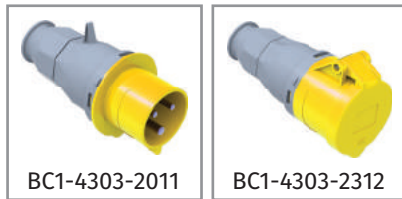

Product Code	Description	IP	Box	Pack
BC1-4303-2011	Straight Plug (Pilot Contact)	IP44	2	36
BC3-4303-2011	Straight Plug	IP44	2	36
BC1-4303-2312	Connector Socket (Pilot Contact)	IP44	2	36
BC3-4303-2312	Connector Socket	IP44	2	36
BC1-4303-2413	Panel Mounted Socket (Pilot Contact)	IP44	2	36
BC3-4303-2413	Panel Mounted Socket	IP44	2	36
BC1-4303-2114	Panel Mounted Plug (Pilot Contact)	IP44	3	54
BC3-4303-2114	Panel Mounted Plug	IP44	3	54
BC1-4303-2420	45° Angled Panel Socket (Pilot Contact)	IP44	2	36
BC3-4303-2420	45° Angled Panel Socket	IP44	2	36
BC1-4303-2510	Surface Mounted Socket (Pilot Contact)	IP44	1	18
BC3-4303-2510	Surface Mounted Socket	IP44	1	18
BC1-4303-2535	90° Angled Surface Socket (Pilot Contact)	IP44	1	12
BC3-4303-2535	90° Angled Surface Socket	IP44	1	12
BC1-4303-2537	90° Angled Surface Socket with Schuko (Pilot Contact)	IP44	1	12
BC3-4303-2537	90° Angled Surface Socket with Schuko	IP44	1	12
BC1-4303-2210	Surface Mounted Plug (Pilot Contact)	IP44	1	18
BC3-4303-2210	Surface Mounted Plug	IP44	1	18
BC1-4303-2236	90° Angled Surface Plug (Pilot Contact)	IP44	1	12
BC3-4303-2236	90° Angled Surface Plug	IP44	1	12
BC1-4303-2238	90° Angled Surface Plug with Schuko (Pilot Contact)	IP44	1	12
BC3-4303-2238	90° Angled Surface Plug with Schuko	IP44	1	12

Product Code	Description	IP	Box	Pack
BC1-4303-7011	Straight Plug (Pilot Contact)	IP67	2	36
BC3-4303-7011	Straight Plug	IP67	2	36
BC1-4303-7312	Connector Socket (Pilot Contact)	IP67	2	36
BC3-4303-7312	Connector Socket	IP67	2	36
BC1-4303-7413	Panel Mounted Socket (Pilot Contact)	IP67	2	36
BC3-4303-7413	Panel Mounted Socket	IP67	2	36
BC1-4303-7114	Panel Mounted Plug (Pilot Contact)	IP67	3	54
BC3-4303-7114	Panel Mounted Plug	IP67	3	54
BC1-4303-7420	45° Angled Panel Socket (Pilot Contact)	IP67	2	36
BC3-4303-7420	45° Angled Panel Socket	IP67	2	36
BC1-4303-7510	Surface Mounted Socket (Pilot Contact)	IP67	1	12
BC3-4303-7510	Surface Mounted Socket	IP67	1	12
BC1-4303-7535	90° Angled Surface Socket (Pilot Contact)	IP67	1	12
BC3-4303-7535	90° Angled Surface Socket	IP67	1	12
BC1-4303-7537	90° Angled Surface Socket with Schuko (Pilot Contact)	IP67	1	12
BC3-4303-7537	90° Angled Surface Socket with Schuko	IP67	1	12
BC1-4303-7210	Surface Mounted Plug (Pilot Contact)	IP67	1	12
BC3-4303-7210	Surface Mounted Plug	IP67	1	12
BC1-4303-7236	90° Angled Surface Plug (Pilot Contact)	IP67	1	12
BC3-4303-7236	90° Angled Surface Plug	IP67	1	12
BC1-4303-7238	90° Angled Surface Plug with Schuko (Pilot Contact)	IP67	1	12
BC3-4303-7238	90° Angled Surface Plug with Schuko	IP67	1	12