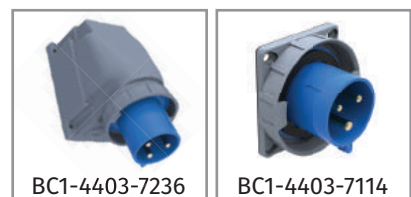

Product Code	Description	IP	Box	Pack
BC1-4403-7011	Straight Plug (Pilot Contact)	IP67	2	36
BC3-4403-7011	Straight Plug	IP67	2	36
BC1-4403-7312	Connector Socket (Pilot Contact)	IP67	2	36
BC3-4403-7312	Connector Socket	IP67	2	36
BC1-4403-7413	Panel Mounted Socket (Pilot Contact)	IP67	2	36
BC3-4403-7413	Panel Mounted Socket	IP67	2	36
BC1-4403-7114	Panel Mounted Plug (Pilot Contact)	IP67	3	54
BC3-4403-7114	Panel Mounted Plug	IP67	3	54
BC1-4403-7420	45° Angled Panel Socket (Pilot Contact)	IP67	2	36
BC3-4403-7420	45° Angled Panel Socket	IP67	2	36
BC1-4403-7510	Surface Mounted Socket (Pilot Contact)	IP67	1	12
BC3-4403-7510	Surface Mounted Socket	IP67	1	12
BC1-4403-7535	90° Angled Surface Socket (Pilot Contact)	IP67	1	12
BC3-4403-7535	90° Angled Surface Socket	IP67	1	12
BC1-4403-7537	90° Angled Surface Socket with Schuko (Pilot Contact)	IP67	1	12
BC3-4403-7537	90° Angled Surface Socket with Schuko	IP67	1	12
BC1-4403-7210	Surface Mounted Plug (Pilot Contact)	IP67	1	12
BC3-4403-7210	Surface Mounted Plug	IP67	1	12
BC1-4403-7236	90° Angled Surface Plug (Pilot Contact)	IP67	1	12
BC3-4403-7236	90° Angled Surface Plug	IP67	1	12
BC1-4403-7238	90° Angled Surface Plug with Schuko (Pilot Contact)	IP67	1	12
BC3-4403-7238	90° Angled Surface Plug with Schuko	IP67	1	12